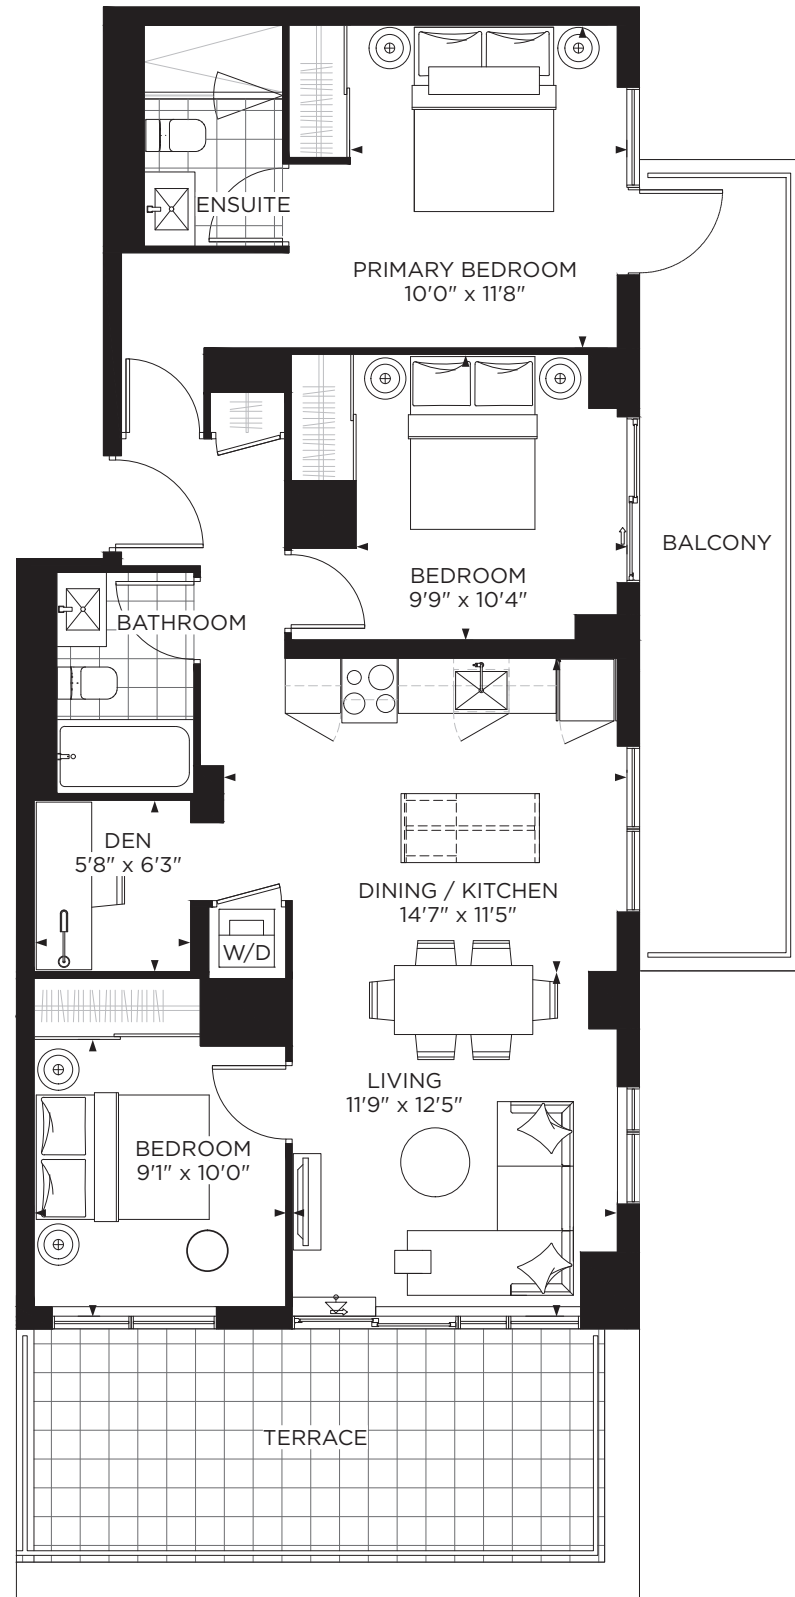

# 3D-G

3 BEDROOM + DEN  
Indoor: 997 sq.ft.  
Balcony: 173 sq.ft.  
Terrace: 177 sq.ft.  
Total: 1347 sq.ft.

FLOOR 10