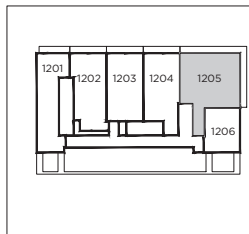

TERRACE AREA - FLOOR 12 234 sq.ft.

BALCONY AREA -
FLOOR 10-11 116 sq.ft.

3-E

3 BEDROOM
Indoor: 1003 sq.ft.
Outdoor: Based on Floor
Total: Based on Floor

FLOOR 12

FLOOR 10

FLOOR 11