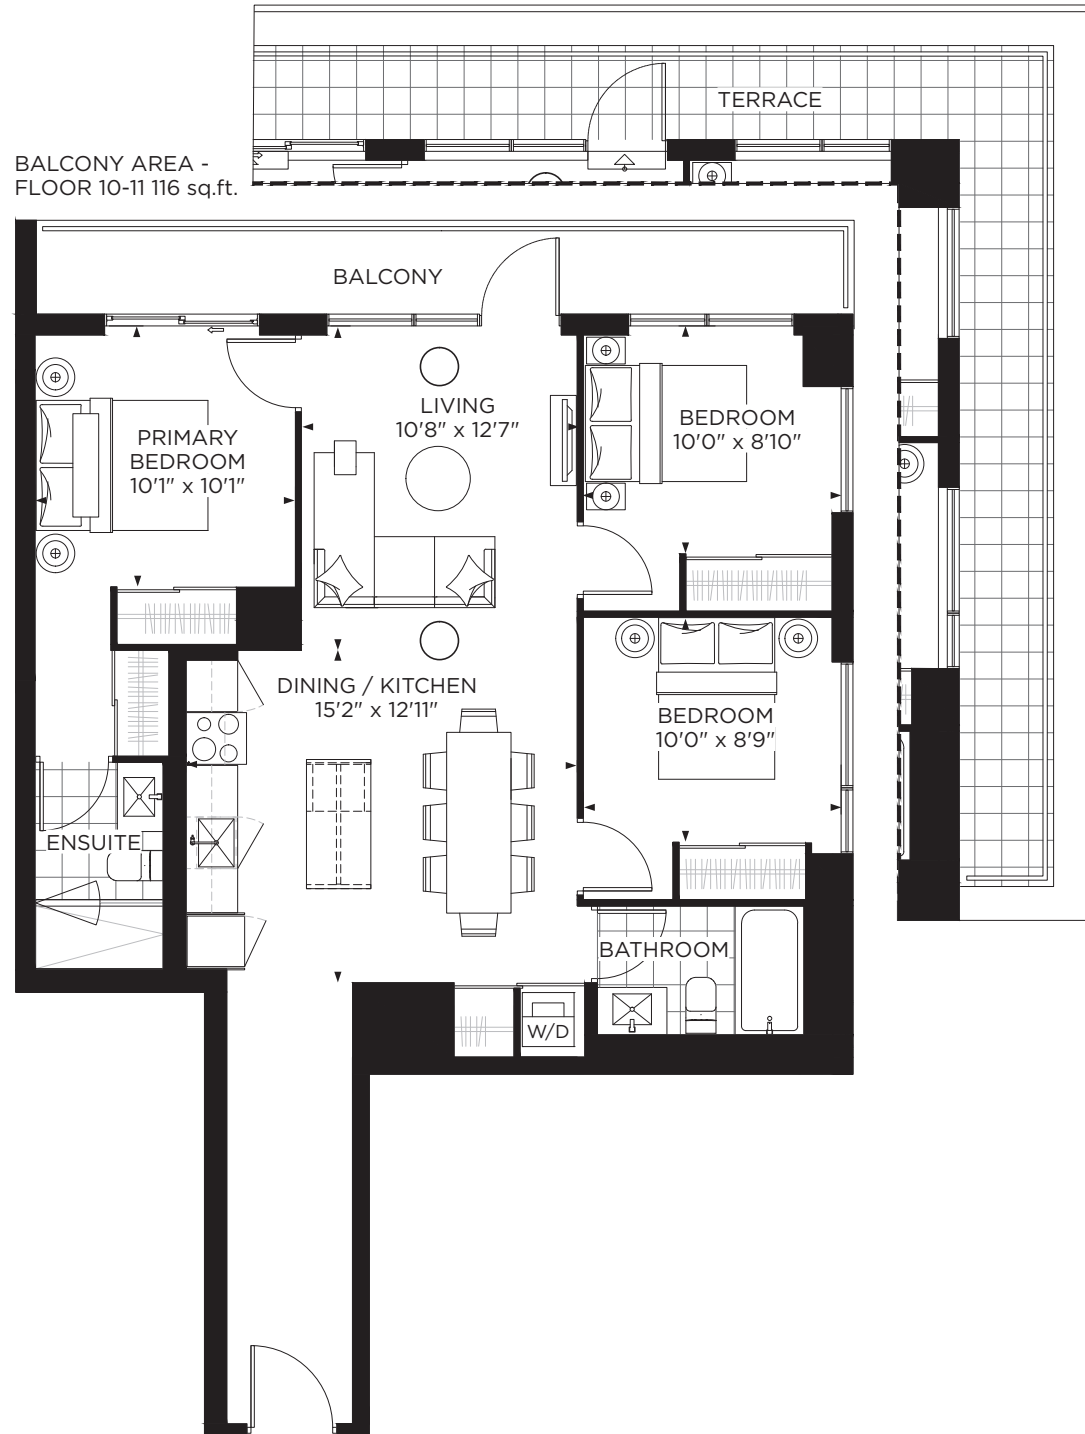

TERRACE AREA - FLOOR 12 234 sq.ft.

BALCONY AREA -
FLOOR 10-11 116 sq.ft.

3-E

3 BEDROOM
Indoor: 1003 sq.ft.
Outdoor: Based on Floor
Total: Based on Floor

FLOOR 12

FLOOR 10

FLOOR 11