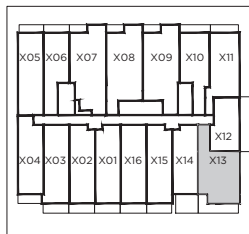

2S-D

2 BEDROOM + STUDY
Indoor: 700 sq.ft.
Outdoor: 111 sq.ft.
Total: 811 sq.ft.

FLOOR 8

FLOORS 4-7