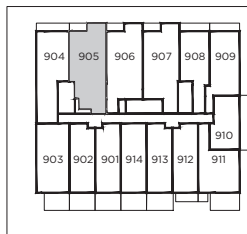

# 2D-D

2 BEDROOM + DEN  
Indoor: 823 sq.ft.  
Outdoor: 35 sq.ft.  
Total: 858 sq.ft.

FLOOR 9

FLOOR 10

FLOORS 4-7

FLOOR 8