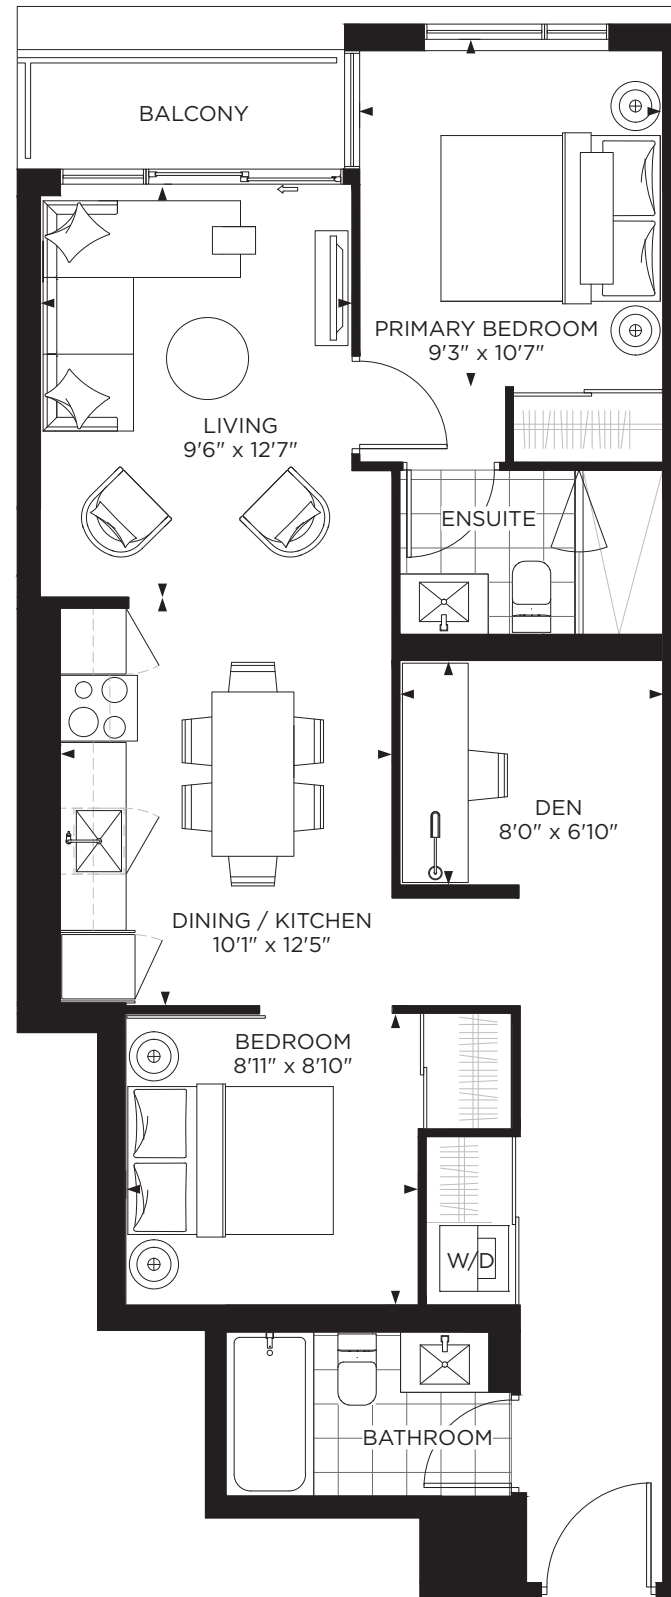

# 2D-D

2 BEDROOM + DEN  
Indoor: 823 sq.ft.  
Outdoor: 35 sq.ft.  
Total: 858 sq.ft.

FLOOR 9

FLOOR 10

FLOORS 4-7

FLOOR 8