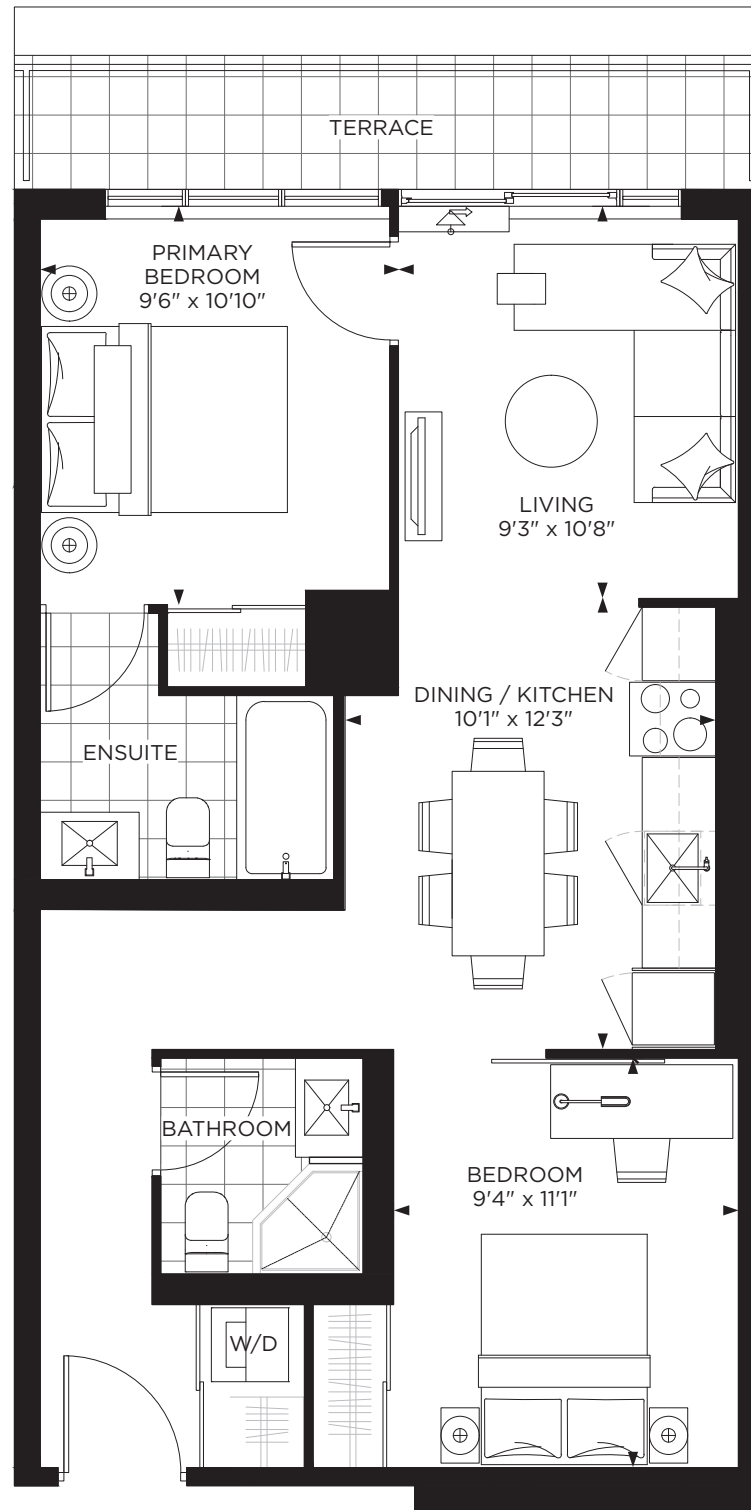

2-G

2 BEDROOM
Indoor: 699 sq.ft.
Outdoor: 71 sq.ft.
Total: 770 sq.ft.

FLOOR 12