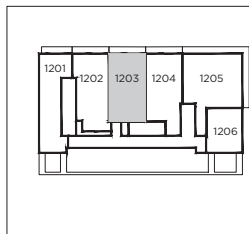

2-G

2 BEDROOM
Indoor: 699 sq.ft.
Outdoor: 71 sq.ft.
Total: 770 sq.ft.

FLOOR 12