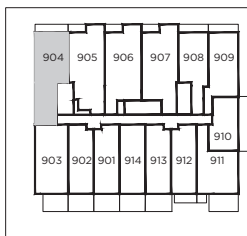

2-D

2 BEDROOM
Indoor: 734 sq.ft.
Outdoor: Based on Floor
Total: Based on Floor

FLOOR 9

FLOOR 8

BALCONY AREA - FLOOR 9 76 sq.ft.

TERRACE AREA - FLOOR 8 512 sq.ft.