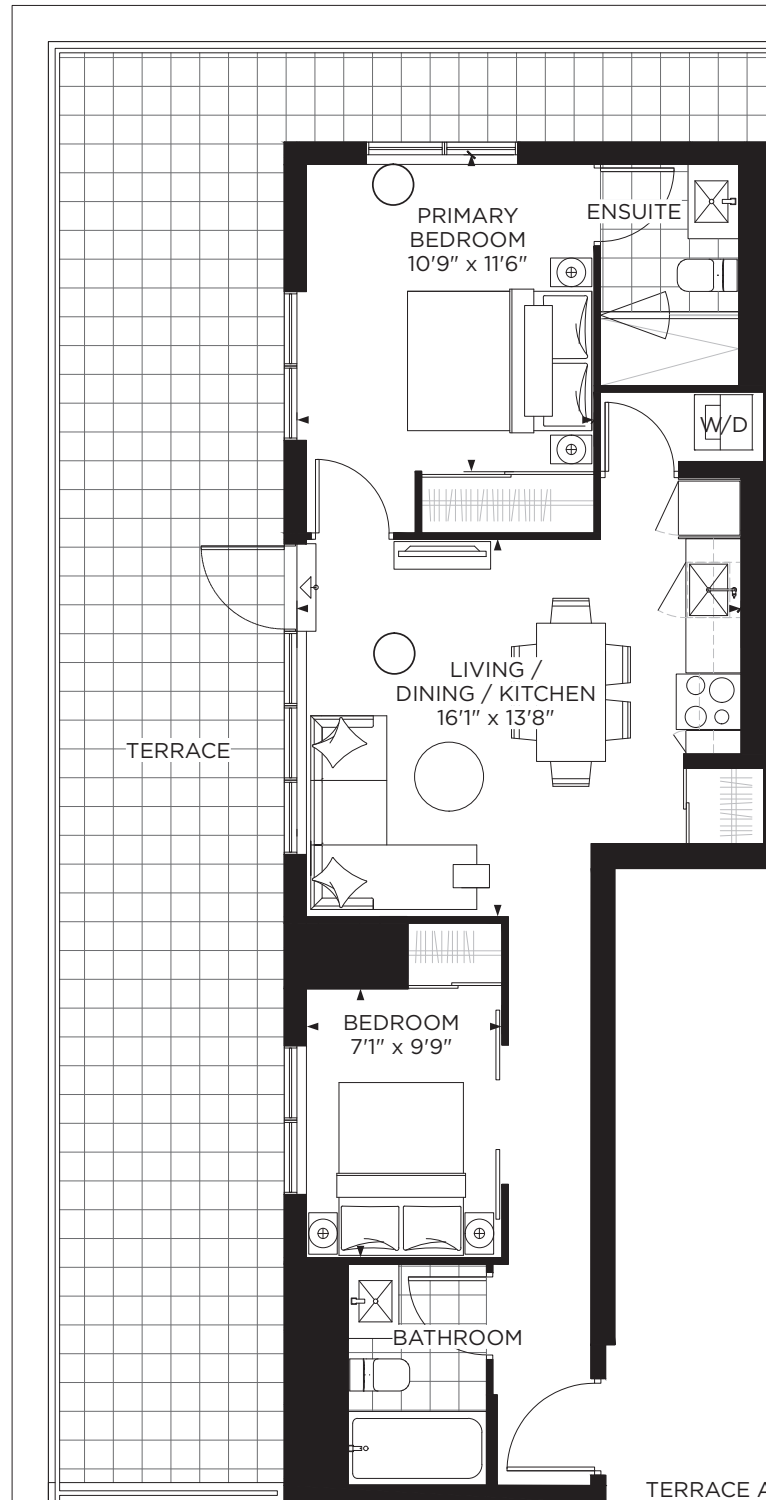

2-D

2 BEDROOM
Indoor: 734 sq.ft.
Outdoor: Based on Floor
Total: Based on Floor

FLOOR 9

FLOOR 8

BALCONY AREA - FLOOR 9 76 sq.ft.

TERRACE AREA - FLOOR 8 512 sq.ft.