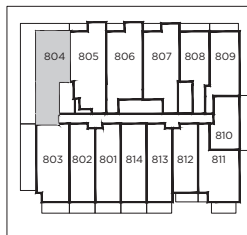

2-D

2 BEDROOM
Indoor: 734 sq.ft.
Outdoor: Based on Floor
Total: Based on Floor

FLOOR 9

FLOOR 8

BALCONY AREA - FLOOR 9 76 sq.ft.

TERRACE AREA - FLOOR 8 512 sq.ft.