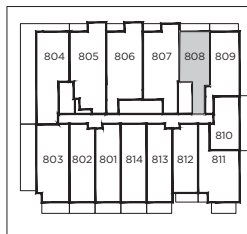

# 1S-D

1 BEDROOM + STUDY  
Indoor: 536 sq.ft.  
Outdoor: Based on Floor  
Total: Based on Floor

BALCONY AREA - FLOOR 4-7 57 sq.ft.,  
FLOOR 8 67 sq.ft., FLOOR 9 58 sq.ft.

TERRACE AREA - FLOOR 3 57 sq.ft.

FLOOR 8

FLOOR 9

FLOOR 3

FLOORS 4-7