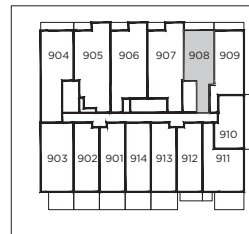

# 1S-D

1 BEDROOM + STUDY  
Indoor: 536 sq.ft.  
Outdoor: Based on Floor  
Total: Based on Floor

BALCONY AREA - FLOOR 4-7 57 sq.ft.,  
FLOOR 8 67 sq.ft., FLOOR 9 58 sq.ft.

TERRACE AREA - FLOOR 3 57 sq.ft.

FLOOR 8

FLOOR 9

FLOOR 3

FLOORS 4-7