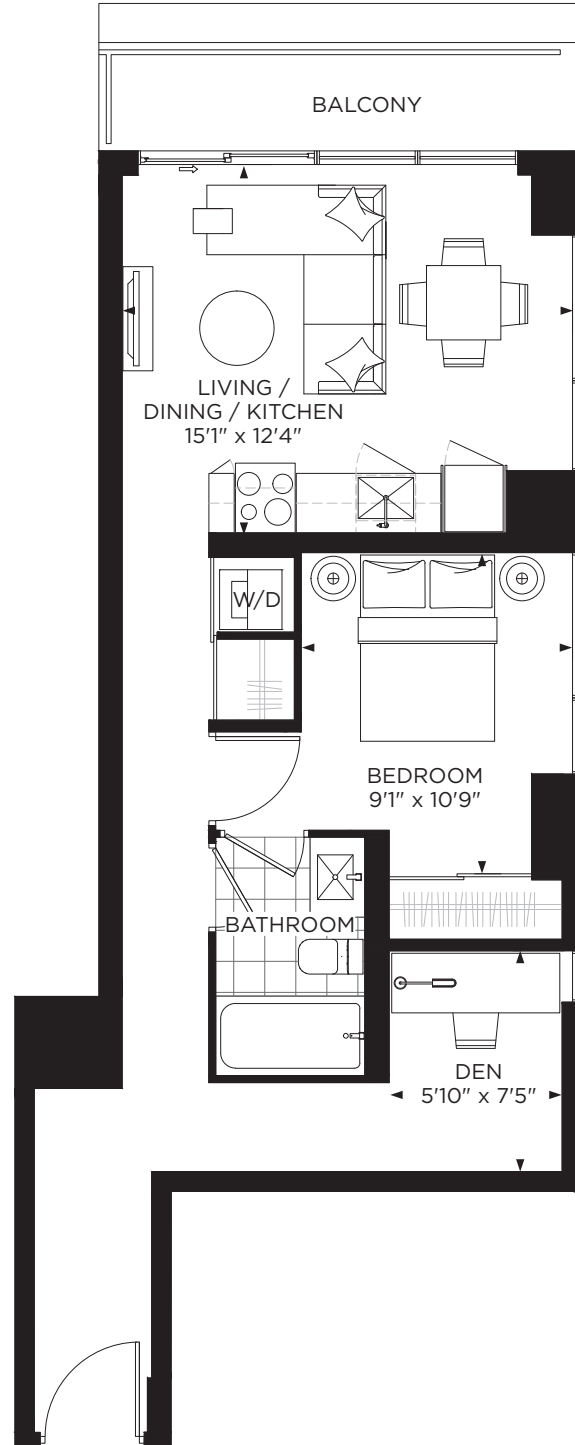

# 1D-O

1 BEDROOM + DEN  
Indoor: 613 sq.ft.  
Outdoor: Based on Floor  
Total: Based on Floor

BALCONY AREA - FLOOR 4-7 56 sq.ft.,  
FLOOR 8 66 sq.ft., FLOOR 9 52 sq.ft.

TERRACE AREA - FLOOR 3 57 sq.ft.

FLOOR 8

FLOOR 9

FLOOR 3

FLOORS 4-7