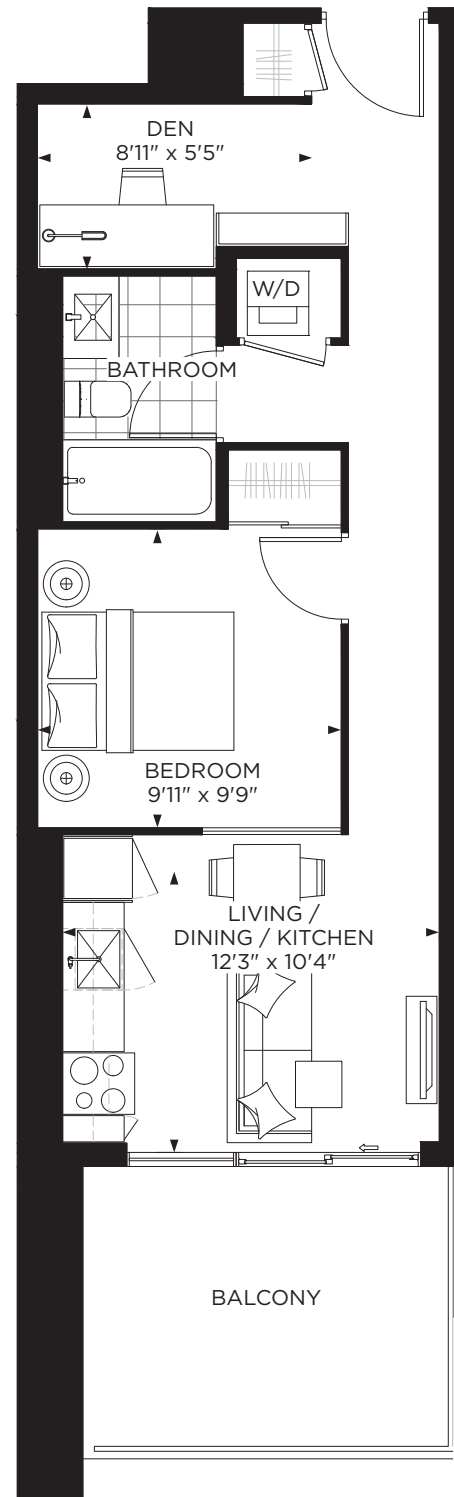

1D-N

1 BEDROOM + DEN
Indoor: 509 sq.ft.
Outdoor: Based on Floor
Total: Based on Floor

BALCONY AREA - UNIT 812, 912 83 sq.ft.

TERRACE AREA - UNIT 901, 902, 913 136 sq.ft.

BALCONY AREA - FLOOR 4-7 136 sq.ft.

FLOOR 9

FLOORS 4-7

FLOOR 8