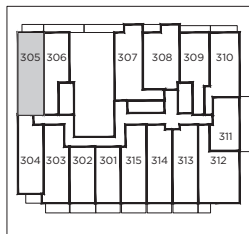

1D-M

1 BEDROOM + DEN
Indoor: 597 sq.ft.
Outdoor: 45 sq.ft.
Total: 642 sq.ft.

FLOORS 4-7

FLOOR 3