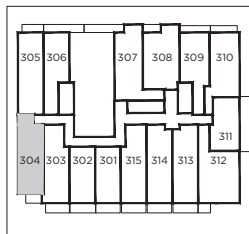

1D-L

1 BEDROOM + DEN
Indoor: 565 sq.ft.
Outdoor: 63 sq.ft.
Total: 628 sq.ft.

FLOORS 4-7

FLOOR 3