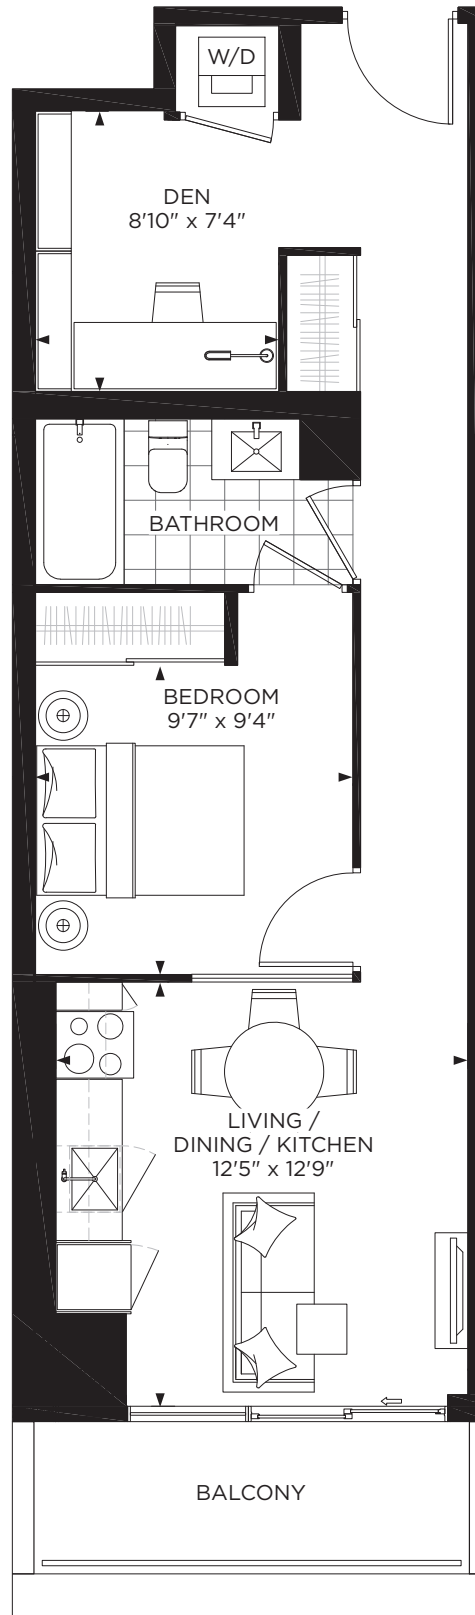

1D-K

1 BEDROOM + DEN
Indoor: 578 sq.ft.
Outdoor: Based on Floor
Total: Based on Floor

FLOORS 4-7

FLOOR 2

FLOOR 3

JULIET BALCONY - FLOOR 2

BALCONY AREA - FLOOR 3-7 72 sq.ft.