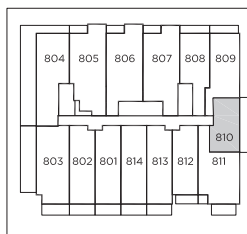

# 1-F

**1 BEDROOM**  
Indoor: 438 sq.ft.  
Outdoor: 173 sq.ft.  
Total: 611 sq.ft.

FLOOR 8

FLOOR 9

FLOOR 3

FLOORS 4-7