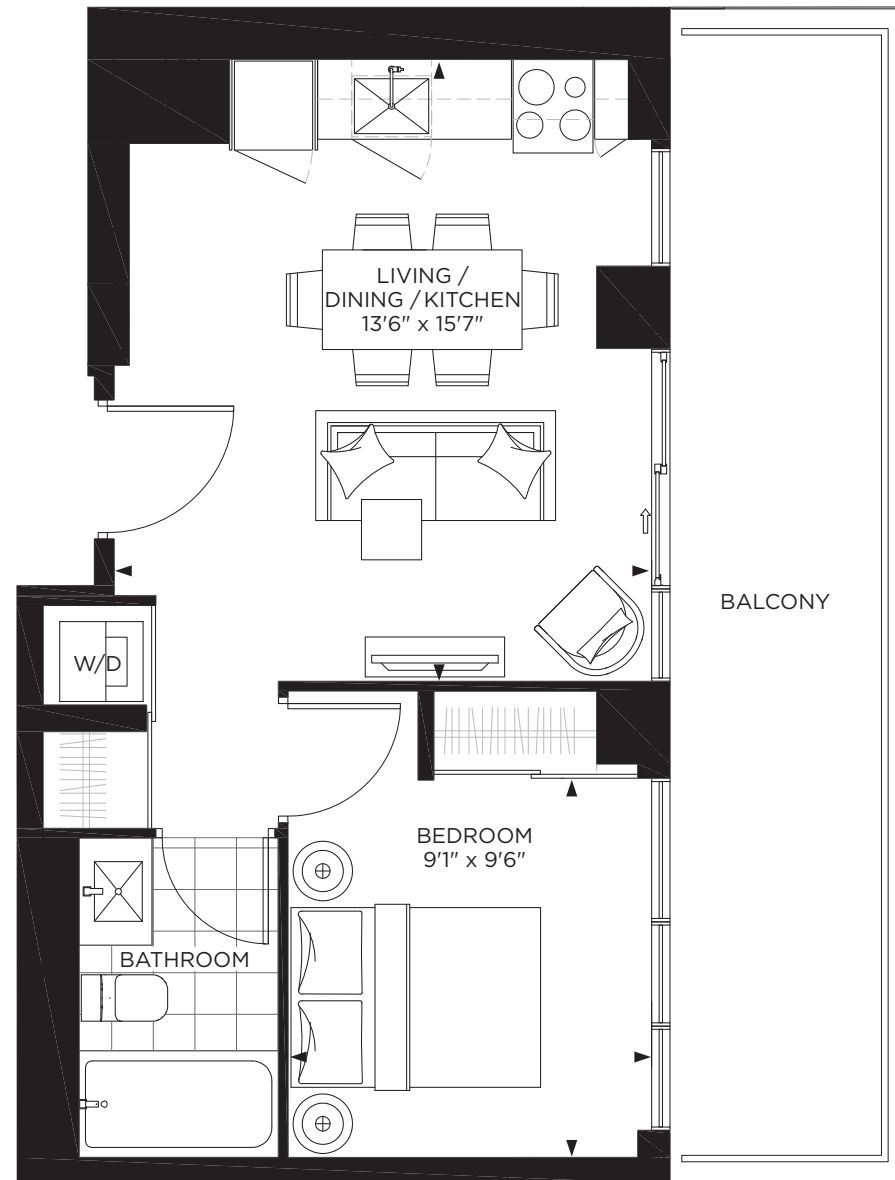

# 1-F

**1 BEDROOM**  
Indoor: 438 sq.ft.  
Outdoor: 173 sq.ft.  
Total: 611 sq.ft.

FLOOR 8

FLOOR 9

FLOOR 3

FLOORS 4-7