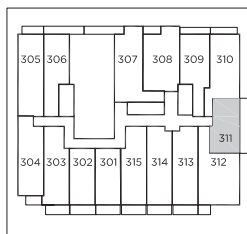

# 1-F

**1 BEDROOM**  
Indoor: 438 sq.ft.  
Outdoor: 173 sq.ft.  
Total: 611 sq.ft.

FLOOR 8

FLOOR 9

FLOOR 3

FLOORS 4-7