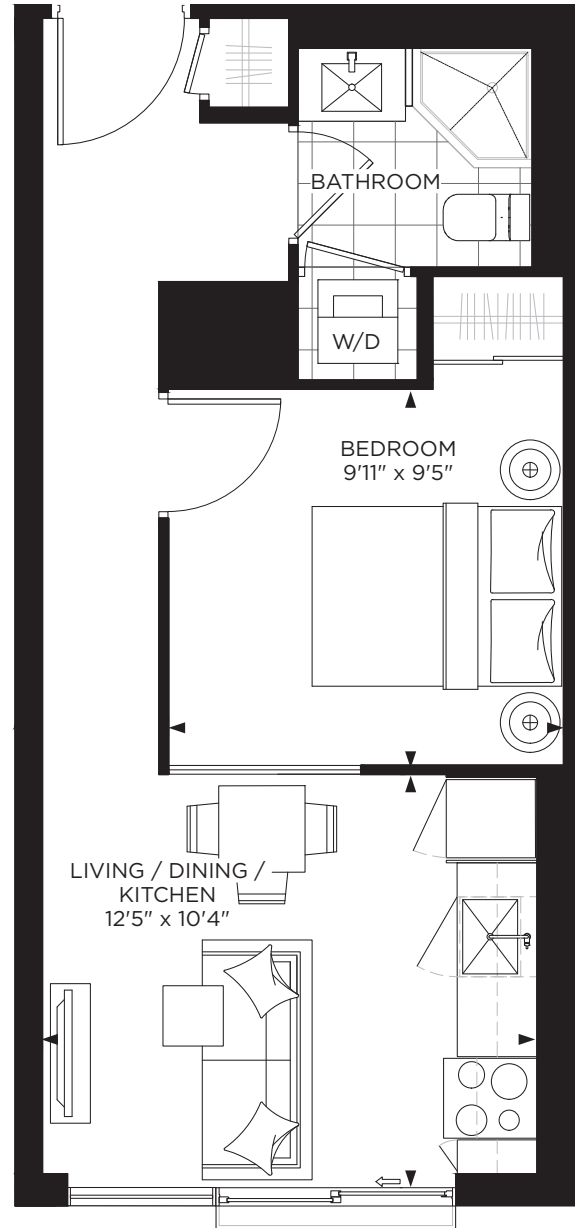

# 1-B

1 BEDROOM  
Indoor: 416 sq.ft.  
Outdoor: Based on Floor  
Total: Based on Floor

FLOOR 3

FLOOR 2

JULIET BALCONY - FLOOR 2

BALCONY AREA - FLOOR 3 72 sq.ft.